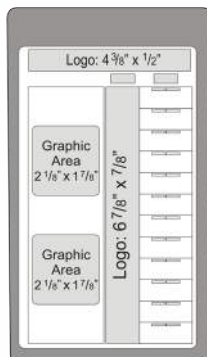

THIRD SIZE VERTICAL WIDE 5" x 7" - \$17

5003 9 PADS, 3 INFOBLOCK  
CHANNELS, LOGO

5018 4 PADS, 2 INFOBLOCK  
CHANNELS, LOGO

LARGE SQUARE 7" x 7 1/4" - \$18

5039 12 PADS, GRAPHIC AREA

5005 PAD: 1 7/8" x 2 1/4"  
6 < 5@ 'G%&' PADS, 2  
INFOBLOCK CHANNELS, LOGO

5123 8 PADS, 8 INFOBLOCKS, LOGO

5124 12 PADS, 12 INFOBLOCKS, LOGO

5125 10 PADS, 7 INFOBLOCKS, LOGO

5127 12 PADS, 12 INFOBLOCKS, LOGO

5128 6 PADS, 6 INFOBLOCKS, LOGO

5131-5176 12 PENDANTS, 2 INFOBLOCKS, 2 GRAPHICS, 2 LOGOS