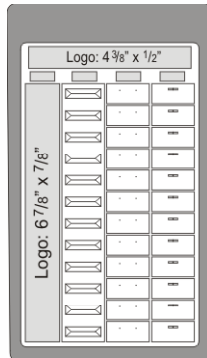

THIRD SIZE VERTICAL WIDE 5" x 7" - \$17

5003 9 PADS, 3 INFOBLOCK  
CHANNELS, LOGO

5018 4 PADS, 2 INFOBLOCK  
CHANNELS, LOGO

LARGE SQUARE 7" x 7 1/4" - \$18

5039 12 PADS, GRAPHIC AREA

5005 PAD: 1 7/8" x 2 1/4"  
6 < 5@ 'G%&' PADS, 2  
INFOBLOCK CHANNELS, LOGO

5013 12 PADS, 3 INFOBLOCK  
CHANNELS, LOGO

THIRD SIZE 5 3/8" x 9" - \$20

5119 36 EARRINGS, 3 INFOBLOCKS, LOGO

5120 36 PENDANTS, 3 INFOBLOCKS, LOGO

5121 12 RINGS, 12 EARRINGS, 12 PENDANTS, 4 INFOBLOCKS, 2 LOGOS