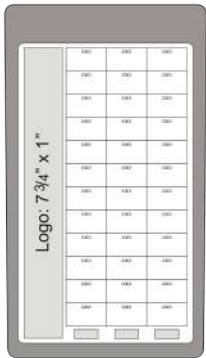

5120 36 PENDANTS, 3 INFOBLOCKS, LOGO