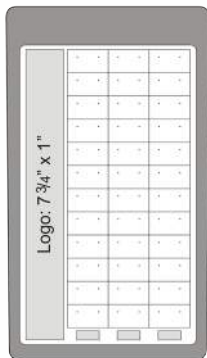

THIRD SIZE 5 3/8" x 9" - $20

5119 36 EARRINGS, 3 INFOBLOCKS, LOGO