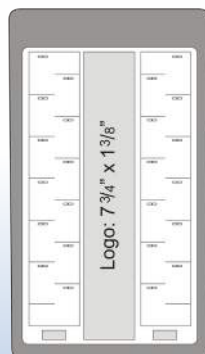

THIRD SIZE VERTICAL WIDE 5" x 7" - \$17

5003 9 PADS, 3 INFOBLOCK  
CHANNELS, LOGO

5018 4 PADS, 2 INFOBLOCK  
CHANNELS, LOGO

LARGE SQUARE 7" x 7 1/4" - \$18

5039 12 PADS, GRAPHIC AREA

5005 PAD: 1 7/8" x 2 1/4"  
6 < 5@ 'G%&' PADS, 2  
INFOBLOCK CHANNELS, LOGO

**5104** 24 EARRINGS, 3  
INFOBLOCKS, 2 LOGOS

**5105** 24 PENDANTS, 3  
INFOBLOCKS, 2 LOGOS

**5106** 24 RINGS, 3 IN-  
FOBLOCKS, 2 LOGOS

**5107** 12 EARRINGS,  
12 PENDANTS, 3 INFO-  
BLOCKS, 2 LOGOS

**5108** 12 RINGS, 12  
EARRINGS, 3 INFO-  
BLOCKS, 2 LOGOS