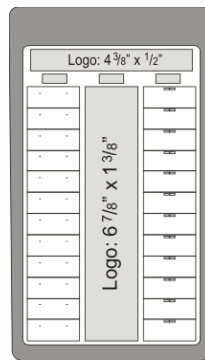

5107 12 EARRINGS,
12 PENDANTS, 3 INFO-
BLOCKS, 2 LOGOS